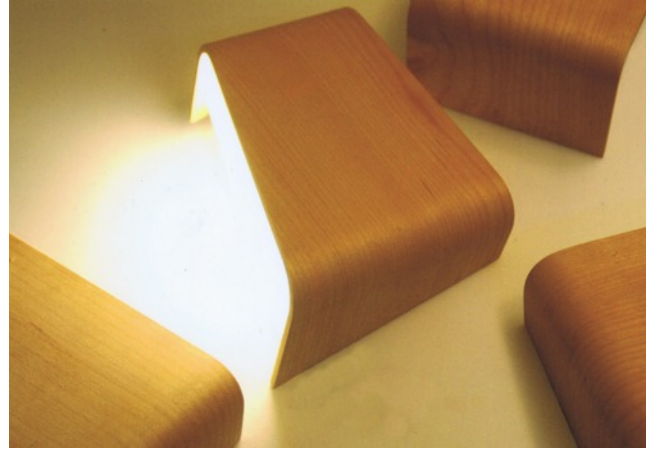

ARK PRIVATE (LEFT AND RIGHT)

Asymmetrical LED Reading Light/Night Light

A functional and intimate reading light and soft glowing night light

• Light Blonde Plywood Pictured

Ark Private Right

Ark Private Left

Specifications:

- 240V Primary Input
- 12V DC Output
- 3W LED Reading Light
- 0.7W LED Night Light
- Integral Driver
- Soft touch switching
- First touch Reading Light
- Second touch Night Light
- Next touch Off