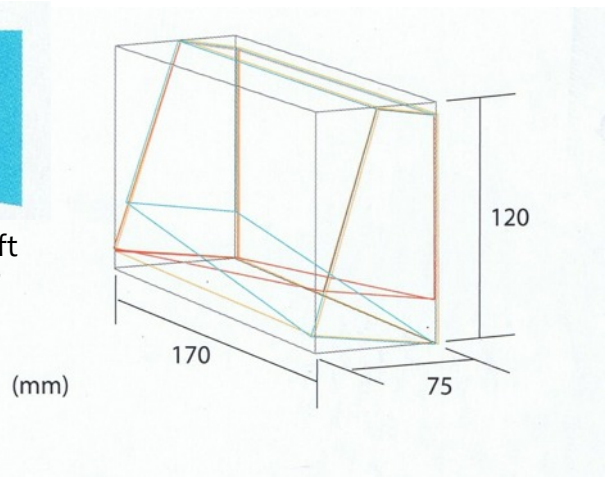

Specifications:

- 240V Primary Input
- 12V DC Output
- 3W LED Reading Light
- 0.7W LED Night Light
- Integral Driver
- Soft touch switching
- First touch Reading Light
- Second touch Night Light
- Next touch Off